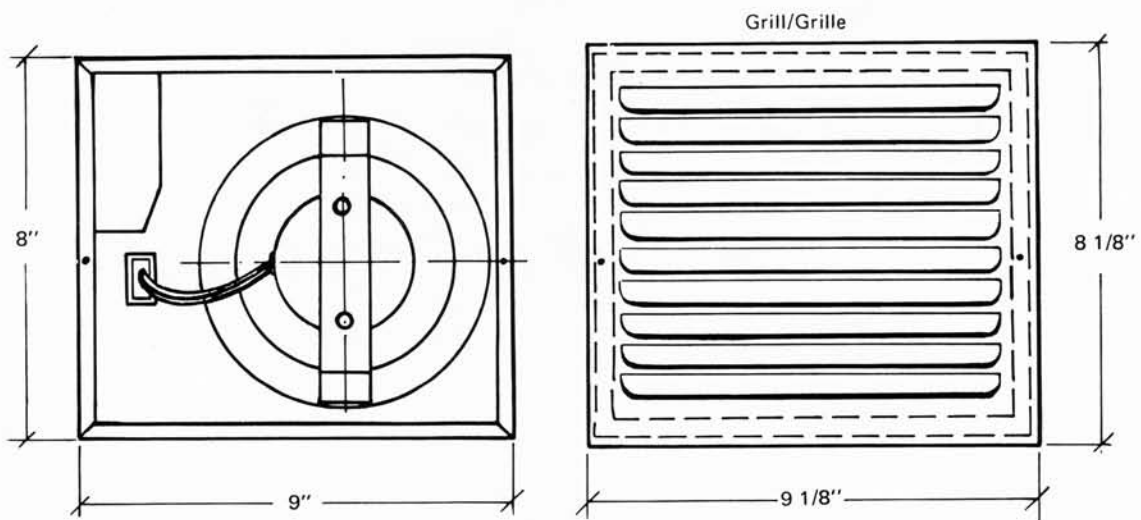

Performance Characteristics Caractéristique Du Fonctionnement						
Model Modele	RPM	Amps	Static Pressure Pression Statique			CFM VS
			.1	.2	.25	.3
HF	1400	0.6	58	50	45	40

REVERSO-MANUFACTURING LTD.

MANUFACTURERS OF
FIREPLACE EQUIPMENT AND ACCESSORIES

790 ROWNTREE DAIRY ROAD • WOODBRIDGE, ONTARIO L4L 5V3 • PHONE 851-6701 FAX # 851-8376