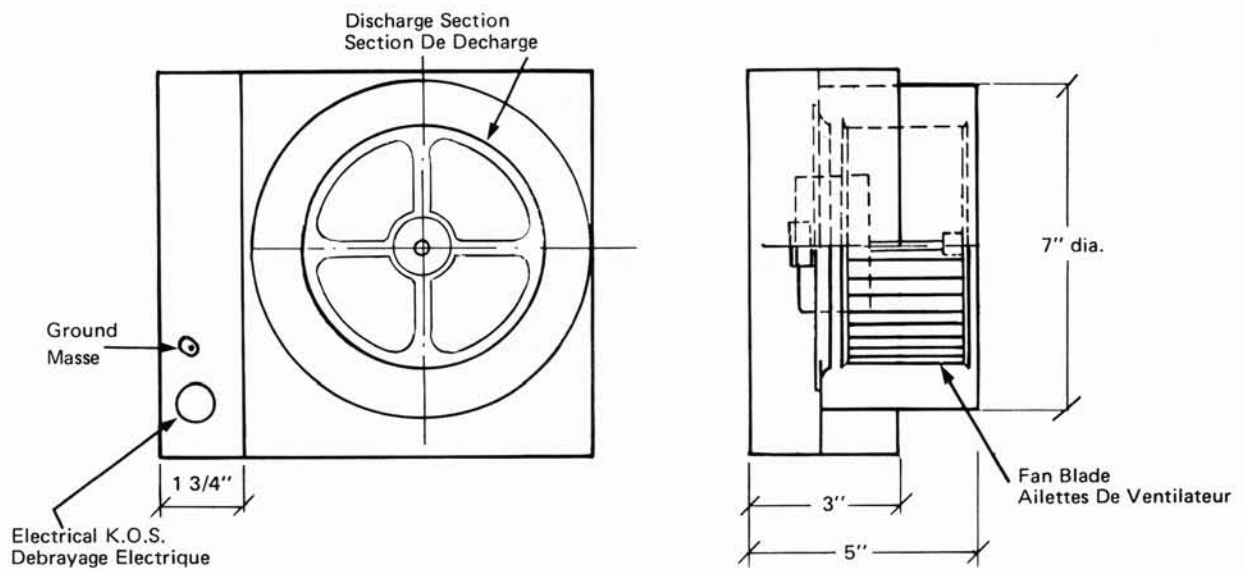

Performance Characteristics Caractéristique Du Fonctionnement						
Model Modele	RPM	Amps	Static Pressure Pression Statique			CFM VS
			.1	.2	.25	.3
HF	1400	0.6	58	50	45	40

REVERSO-MANUFACTURING LTD.

MANUFACTURERS OF
FIREPLACE EQUIPMENT AND ACCESSORIES

790 ROWNTREE DAIRY ROAD • WOODBRIDGE, ONTARIO L4L 5V3 • PHONE 851-6701 FAX # 851-8376